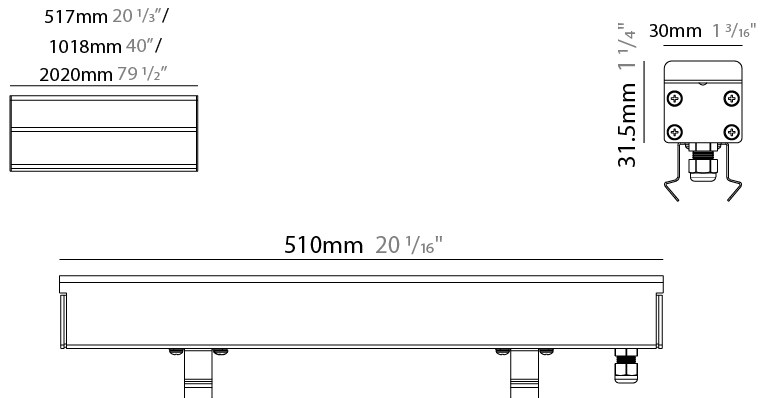

PROJECT	
TYPE	
SPECIFIER	
QUANTITY	
DATE	

DRITTO 30 RECESSED

E12I0030-RGBW

base number

1. To build a product code in our configurator select the specify button on the base model # product page
2. To build a manual product code on this datasheet choose from the options listed below in blue font and add the suffix to the base model #

GENERAL

Series: Dritto 30
Partner: Zaneen
Division: Exterior
Installation: Recessed
Product Type: Uplight
Mounting Location: In-Ground
Light Distribution: Direct

PHYSICAL

Shape: Rectangle
Length (mm): 510
Length (in): 20
Width (mm): 30
Width (in): 1 3/16
Height (mm): 31.5
Height (in): 1 1/4
Weight (kg): 0.56
Weight (lbs): 1.2
Load Resistance (kg): 5000
Load Resistance (lbs): 11023
Fixture Finish: Opal White
Fixture Material: Extruded PMMA with Opal
Cable Details: IP67 300mm Cable

ELECTRICAL

Lamp Type: LED
Input Wattage (W): 11.5
Dimming: DMX
Control Gear: DMX
Driver Included: No
Driver Location: Remote
Driver Type: Constant Voltage - Universal
Driver Class: Class 2
Input Voltage (V): 120 - 277
Output Voltage (V): 24

LED

Color Temperature (°K): RGBW
CRI: >90 CRI
Lamp Life (hrs): 100000
Special LEDs offerings: RGBW

OPTICAL

Optic°: 150
Beam Angle: Diffused
Adjustability: Fixed

RATINGS AND CERTIFICATIONS

Certified By: Certified for North American Standards
IP rating: IP67
IK Rating: IK10