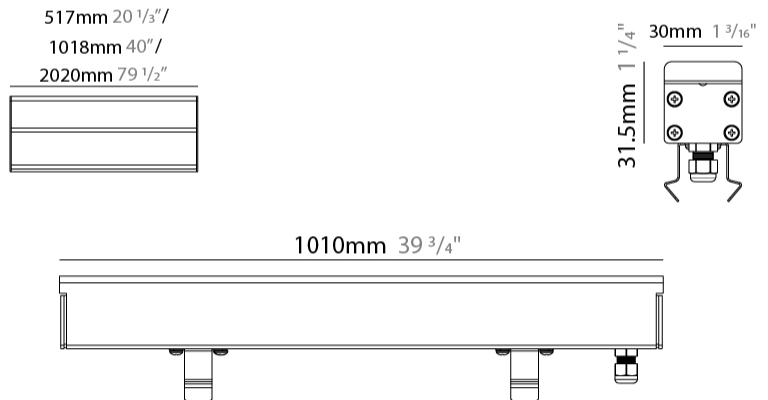

DRITTO 30 RECESSED

E12I0016-

base number _____ Color _____
Temperature _____

1. To build a product code in our configurator select the specify button on the base model # product page
2. To build a manual product code on this datasheet choose from the options listed below in blue font and add the suffix to the base model #

GENERAL

Series: Dritto 30
Partner: Zaneen
Division: Exterior
Installation: Recessed
Product Type: Uplight
Mounting Location: In-Ground
Light Distribution: Direct

PHYSICAL

Shape: Rectangle
Length (mm): 1010
Length (in): 39 3/4
Width (mm): 30
Width (in): 1 1/4
Height (mm): 31.5
Height (in): 1 1/4
Weight (kg): 0.56
Weight (lbs): 2.45
Load Resistance (kg): 5000
Load Resistance (lbs): 11023
Fixture Finish: Opal White
Fixture Material: Extruded PMMA with Opal
Cable Details: IP67 300mm Cable

ELECTRICAL

Lamp Type: LED
Input Wattage (W): 14.8
Total Output Wattage (W): 12.2
Dimming: Non-Dimming / Phase Dimming (120Vac only) / 0-10V Dimming
Driver Included: No
Driver Location: Remote
Driver Type: Constant Voltage - Universal
Driver Class: Class 2
Input Voltage (V): 120 - 277
Output Voltage (V): 24

LED

Color Temperature (°K): 2200 / 2700 / 3000 / 4000
Max. Delivered Lumen (lm): 800
CRI: >90 CRI
Lamp Life (hrs): 100000

OPTICAL

Optic°: 150
Beam Angle: Diffused
Adjustability: Fixed

RATINGS AND CERTIFICATIONS

Certified By: Certified for North American Standards
IP rating: IP67
IK Rating: IK10